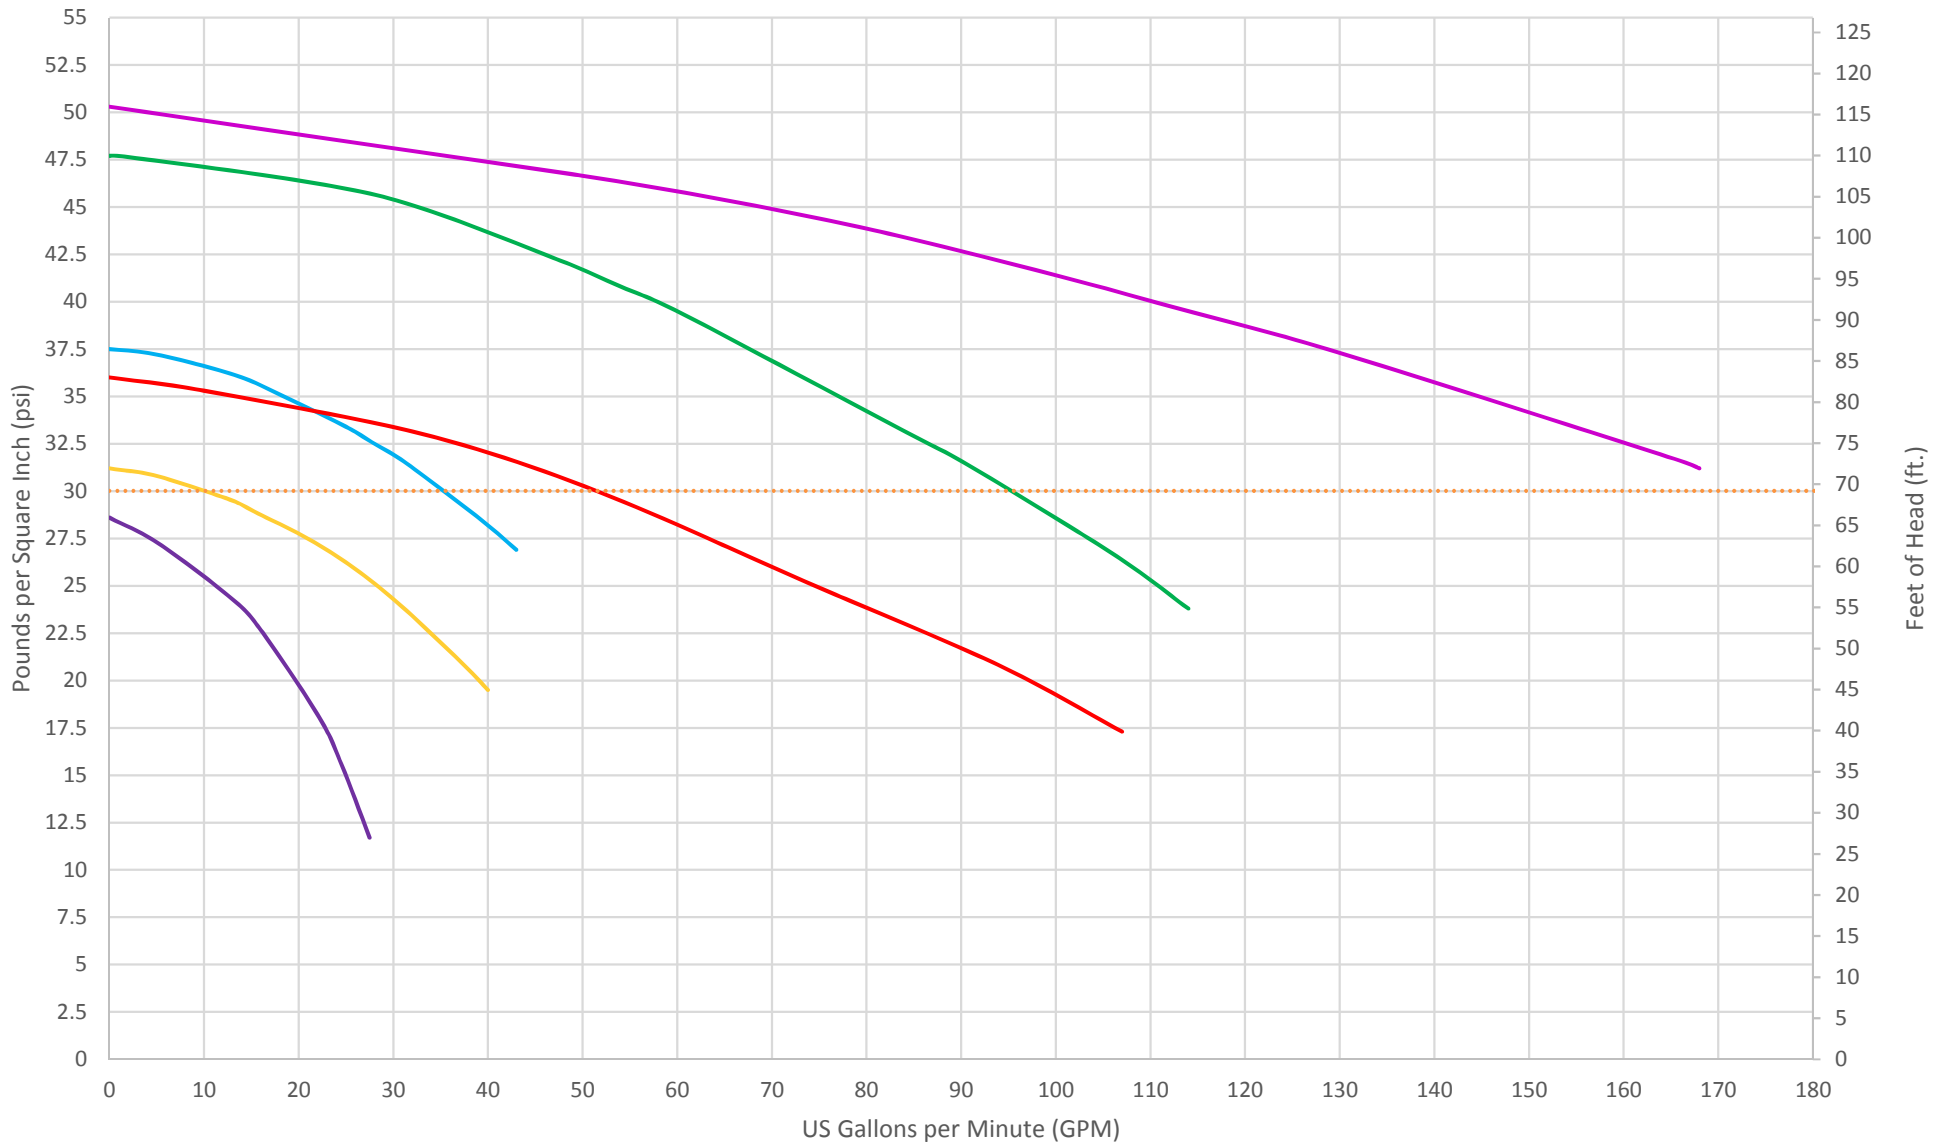

Pump Curves

1/2 HP 4010 Series 3/4 HP 4020 Series 1 HP 4030 Series 2 HP 4040 Series 3 HP 4050 Series 5 HP 4060 Series "30 PSI"